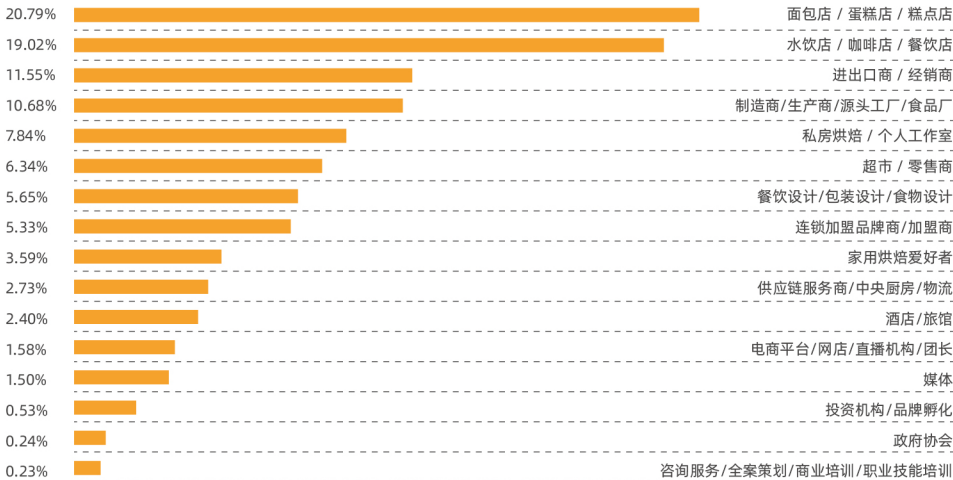

2025年展会吸引大批来自烘焙餐饮终端及原材料供应链渠道 **专业买家** 莅临参观采购。

特邀买家一览

面包店 / 糕点店 / 私房烘焙 / 个人工作室

美心西饼、味多美、希悦烘焙、米旗、大师傅、双合成、爱乐米哥、皇冠、爱达乐、老鼎丰、卡拉多、幸福西饼、广隆蛋挞王、采蝶轩、浓心爷爷、利口福、巴黎天使、麦语家园、雪贝尔、皇冠玛莉奥、面包新语BreadTalk、长东饼屋、米兰西饼、绿叶居西饼、C.Lcake、北京稻香村、佳麦饼店、美喆MEAZEE、莲香楼、可斯贝莉、自然之花、幸福世家、好利来Holland、恩焙优品、克莉丝汀Christine、西树泡芙、麦可爷爷的店、泸溪河桃酥、墨美点心局、仝吉KenGee、羊城西饼、御蝶坊、佳田、85度C、可颂坊、NGSI昂司、36CAKE、乐园面包、华荣西饼、玛芝莲、马得利、百香林西点、皇氏新鲜屋、范记饼屋、三麦古早烘焙、华麦面包烘焙、大师傅糕点、石龙意中酥、祝叔酥.....

烘焙经销商 / 进出口商

珠海泰源、广州励智、东莞三和、广州乐味福、深圳长盛发、肇庆黎明行、广州德司咖、中山信德隆、深圳融品威、广州利统、中山震鹏、肇庆现代谷物、湛江金源、湛江源丰粮油、湛江赤坎大众粮油、广州增盈、广东嘉怡、广州凯航、深圳融品威、南宁飞亚、广西沅泰、福州培享、福州腾福、厦门麦威、厦门吴洋、湖南大业、湖南厚普、沈阳金粮、河北润玛、海南树诚信达、成都凯思特、鹏达海博、郑州焙之饮、杭州德昌、重庆枫叶、陕西鑫鑫德、哈尔滨鑫开来、秦皇岛荣升、无锡闰龙、上海文载、北京丁丁立、上海今朝、温州胡记、宁波龙硕、杭州南海、杭州沃儿德、云南良泰、成都新美兴、成都焙之道、山东瑞腾、赤峰天宏、内蒙古呱呱叫.....

源头工厂 / 食品厂

盼盼、桃李、达利、亿滋、旺旺、徐福记、好丽友、洽洽、来伊份、格力高、上好佳、亲亲、小王子、思朗、松古屋、真巧、七年五季、多鲜、新麦、麦宝、回头客、雅客、友臣、福马、慕兰卡、三辉、康师傅.....

咖啡馆 / 茶饮店 / 茶室

霸王茶姬、喜茶、奈雪的茶、乐乐茶、茶颜悦色、古茗、茉酸奶、厝内小眷村、LINLEE林里·手打柠檬茶、茉沏、一点点、茶百道、七分甜、书亦烧仙草、桂桂茶、沪上阿姨、甜啦啦、蜜雪冰城、CoCo都可、星巴克、Seesaw咖啡、M stand咖啡、瑞幸咖啡、Nowwa coffee、Tims天好咖啡、LAVAZZA拉瓦萨咖啡、库迪咖啡、上岛咖啡、千岛咖啡、猫屎咖啡、孖麟鲜果茶.....

酒店 / 民宿

丽思卡尔顿酒店、文华东方酒店、柏悦酒店、君悦酒店、威斯汀酒店、香格里拉酒店、希尔顿酒店、万豪酒店、洲际酒店、四季酒店、华美达酒店、凯悦酒店、喜来登酒店、铂尔曼酒店、皇冠假日酒店、万怡酒店、如家酒店、全季酒店、七天酒店、世和酒店、金茂国际酒店、中凯华府假日酒店、丽枫酒店、碧桂园酒店.....

餐饮店 - 中式正餐 / 异国料理 / 火锅店 / 轻食店 / 小食店 / 快餐店 / 烧烤店 / 私房

海底捞、西贝莜面村、必胜客、肯德基、麦当劳、汉堡王、达美乐、点都德、陶陶居、潮堂、王品牛排、翠华餐厅、广州酒家、同庆楼、绿茶餐厅、新旺茶餐厅、外婆味道、徐记海鲜、和府捞面、湊湊火锅、德庄火锅、八合里牛肉火锅、小肥羊、巴奴毛肚火锅、小龙坎火锅、谭鸭血老火锅、太二酸菜鱼、呷哺呷哺、胖哥俩肉蟹煲、蛙来哒、蛙小侠、探鱼、木屋烧烤、华莱士、三顾冒菜、乐凯撒、尊宝比萨、塔斯汀、真功夫.....

商超 / 零售商

盒马、永辉、山姆、永旺、沃尔玛、华润万家、开市客(Costco)、Olé精品超市、大润发、华联、欧亚超市、联华超市、胖东来、广百、易初莲花、苏宁易购、友谊商店、美宜佳、7-11、天福、便民星、赵一鸣零食、良品铺子、零食很忙、好想来、好特卖、小象超市、叮咚买菜、京东七鲜、朴朴超市.....